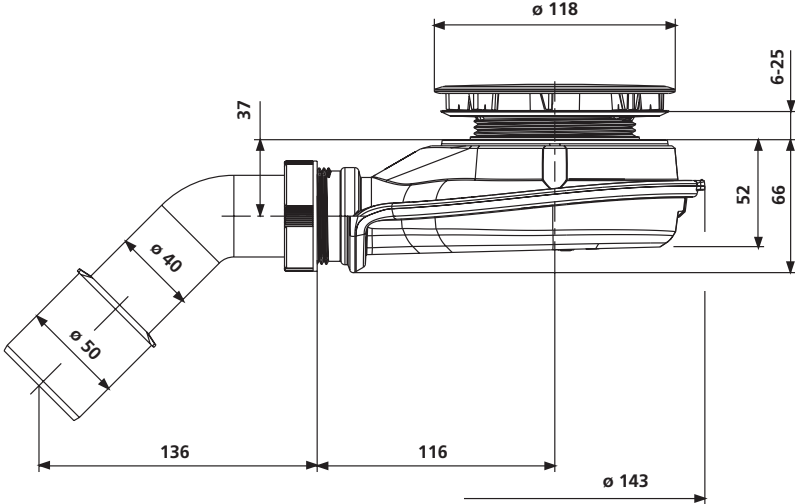

### **Easy to install**

- no extra tools required
- adjustable for shower trays up to 26 mm wall thickness

MAGNETECH 90 SHOWER DRAIN:  
**OPTIMAL FOR ULTRA-FLAT  
 SHOWER TRAYS**

**Compact design:**  
 Low installation height of only 66 mm.

**Entirely safe:**  
 gas-tight with negative and positive pressure

**Extremely efficient:**  
 high drainage capacity of 0.60 l/sec

**Reliable:**  
 Tested according to DIN EN 274

**Fits perfectly:**  
 for ultra-flat shower trays with dia. 90 mm drain hole and wall thickness up to 26 mm

**Easy to clean:**  
 integrated hair sieve, odor trap can be removed as a whole.

**MAGNETECH 90 SHOWER DRAIN**  
 Code No. 34.059.81..0000